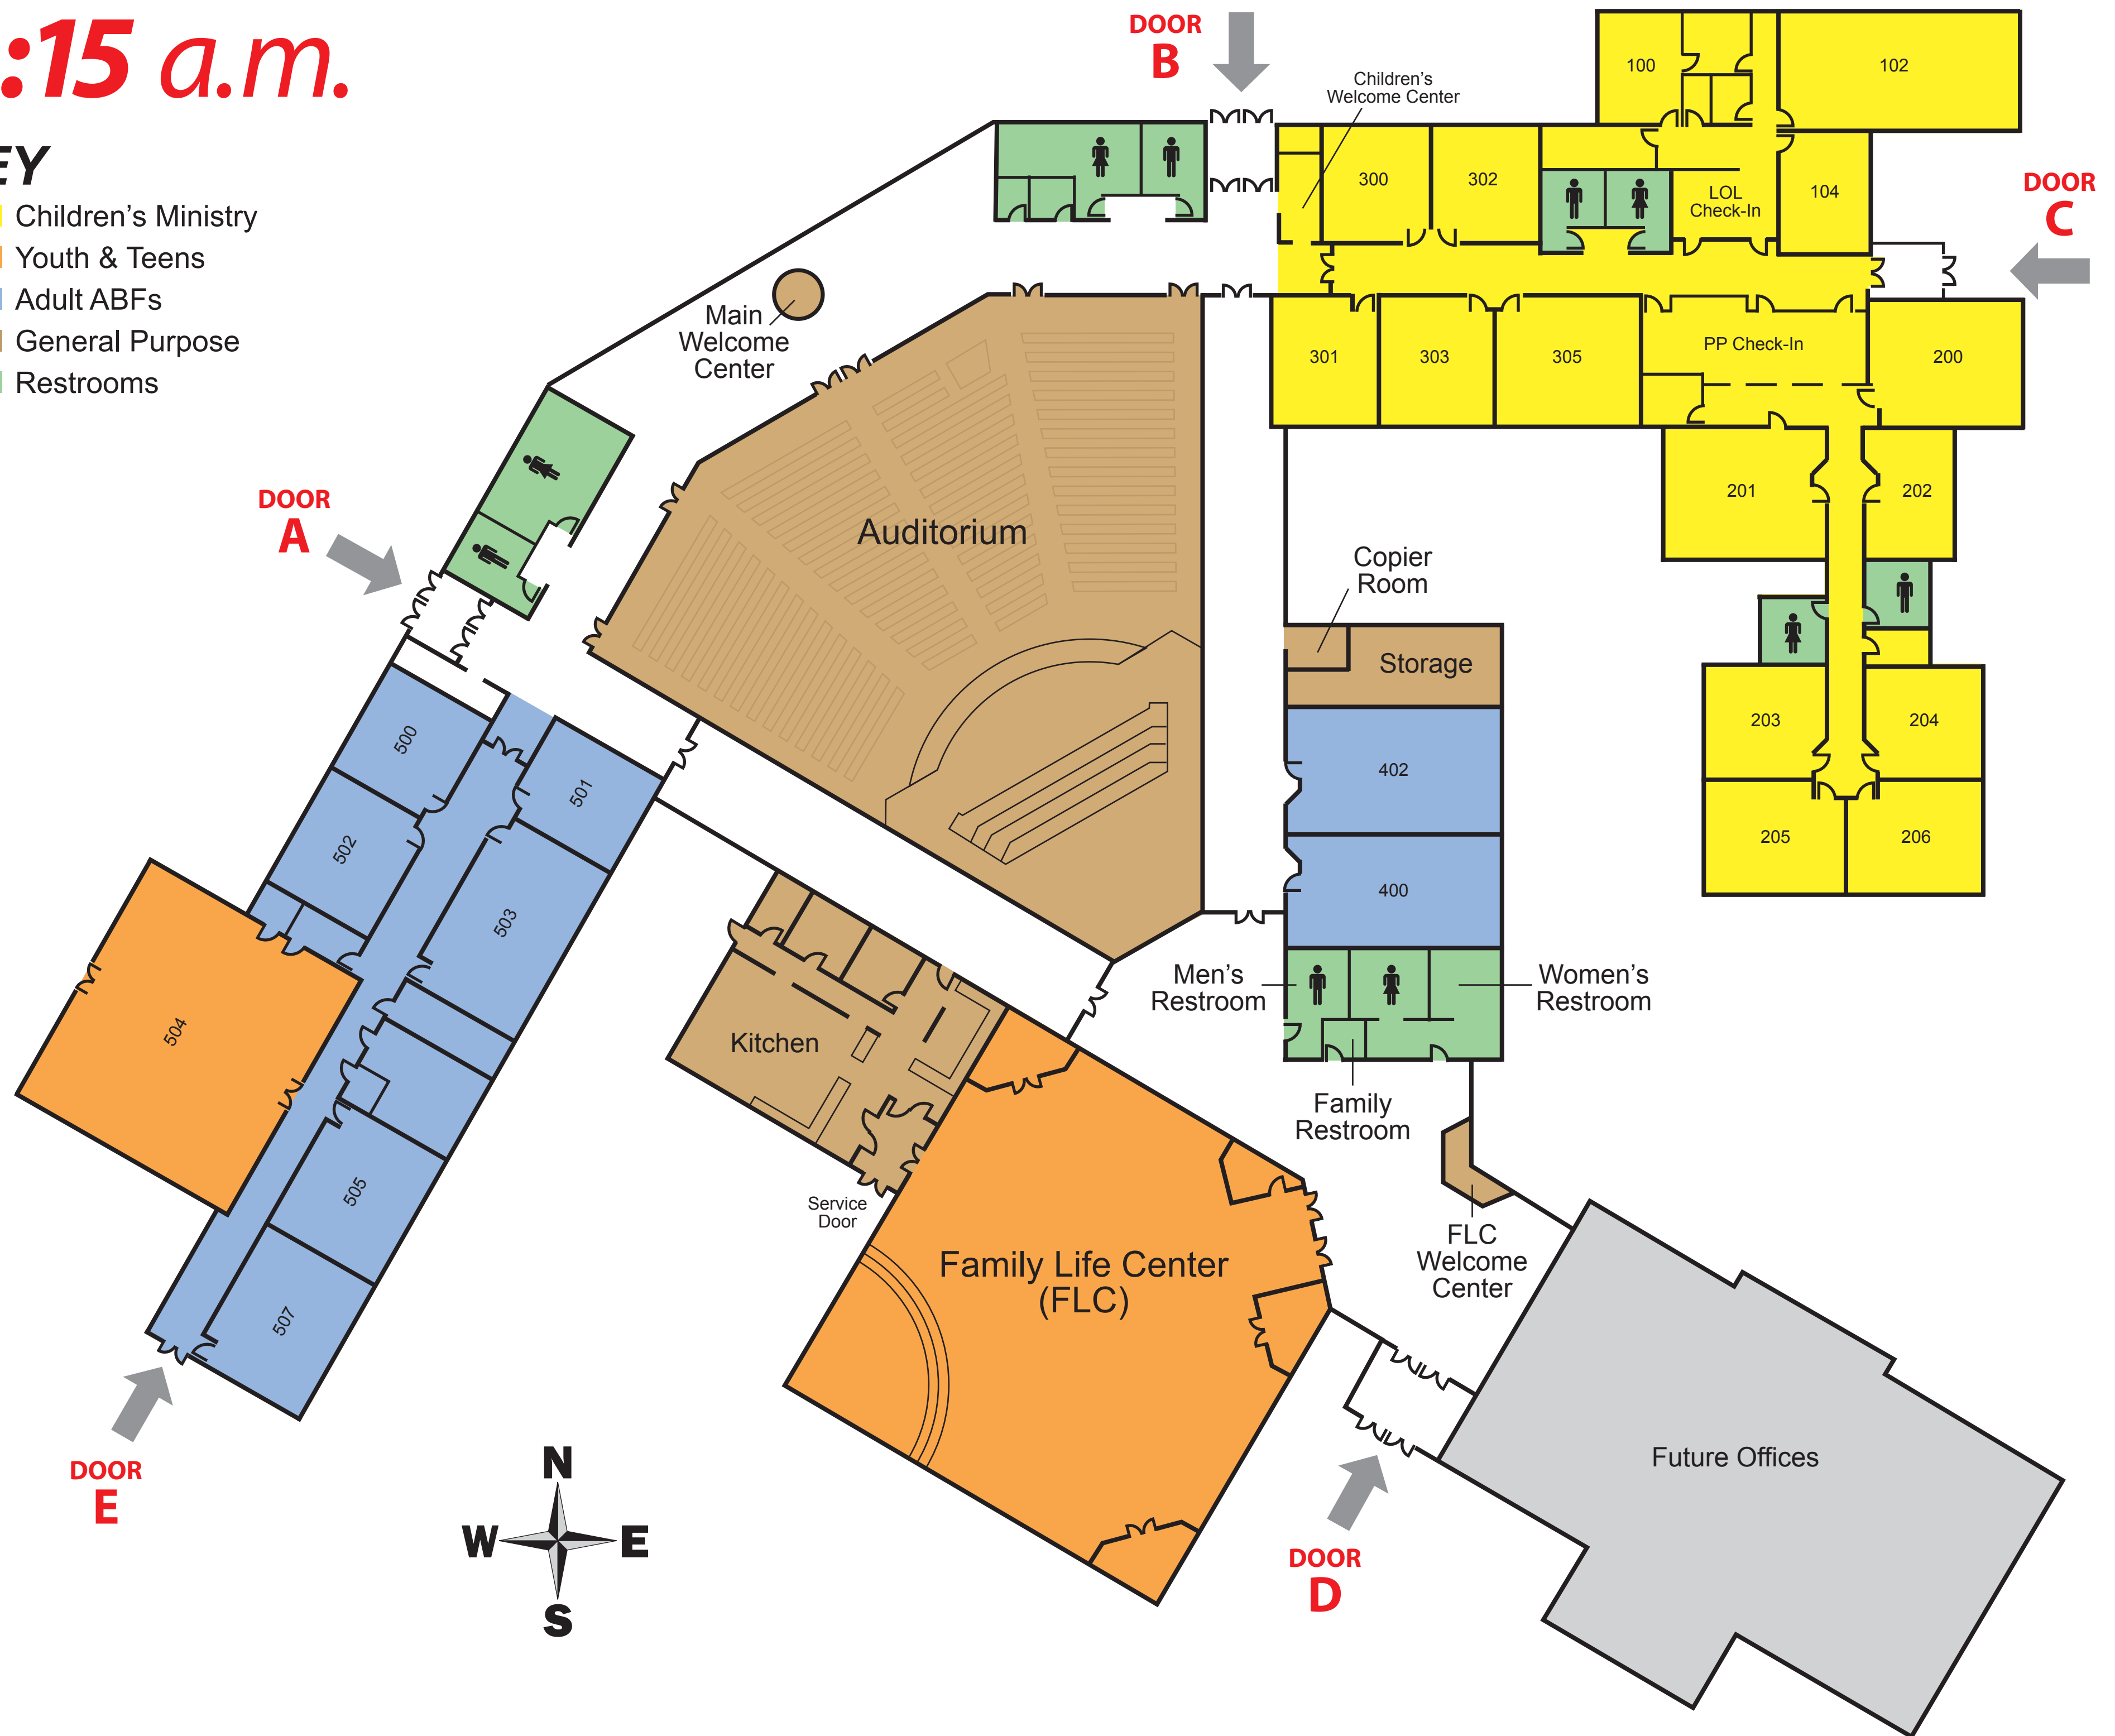

9:15 a.m.

KEY

- Children's Ministry
- Youth & Teens
- Adult ABFs
- General Purpose
- Restrooms

10:45 a.m.

KEY

- Children's Ministry
- Adult ABFs
- General Purpose (College-Age FLC at 6:00 p.m.)
- Restrooms